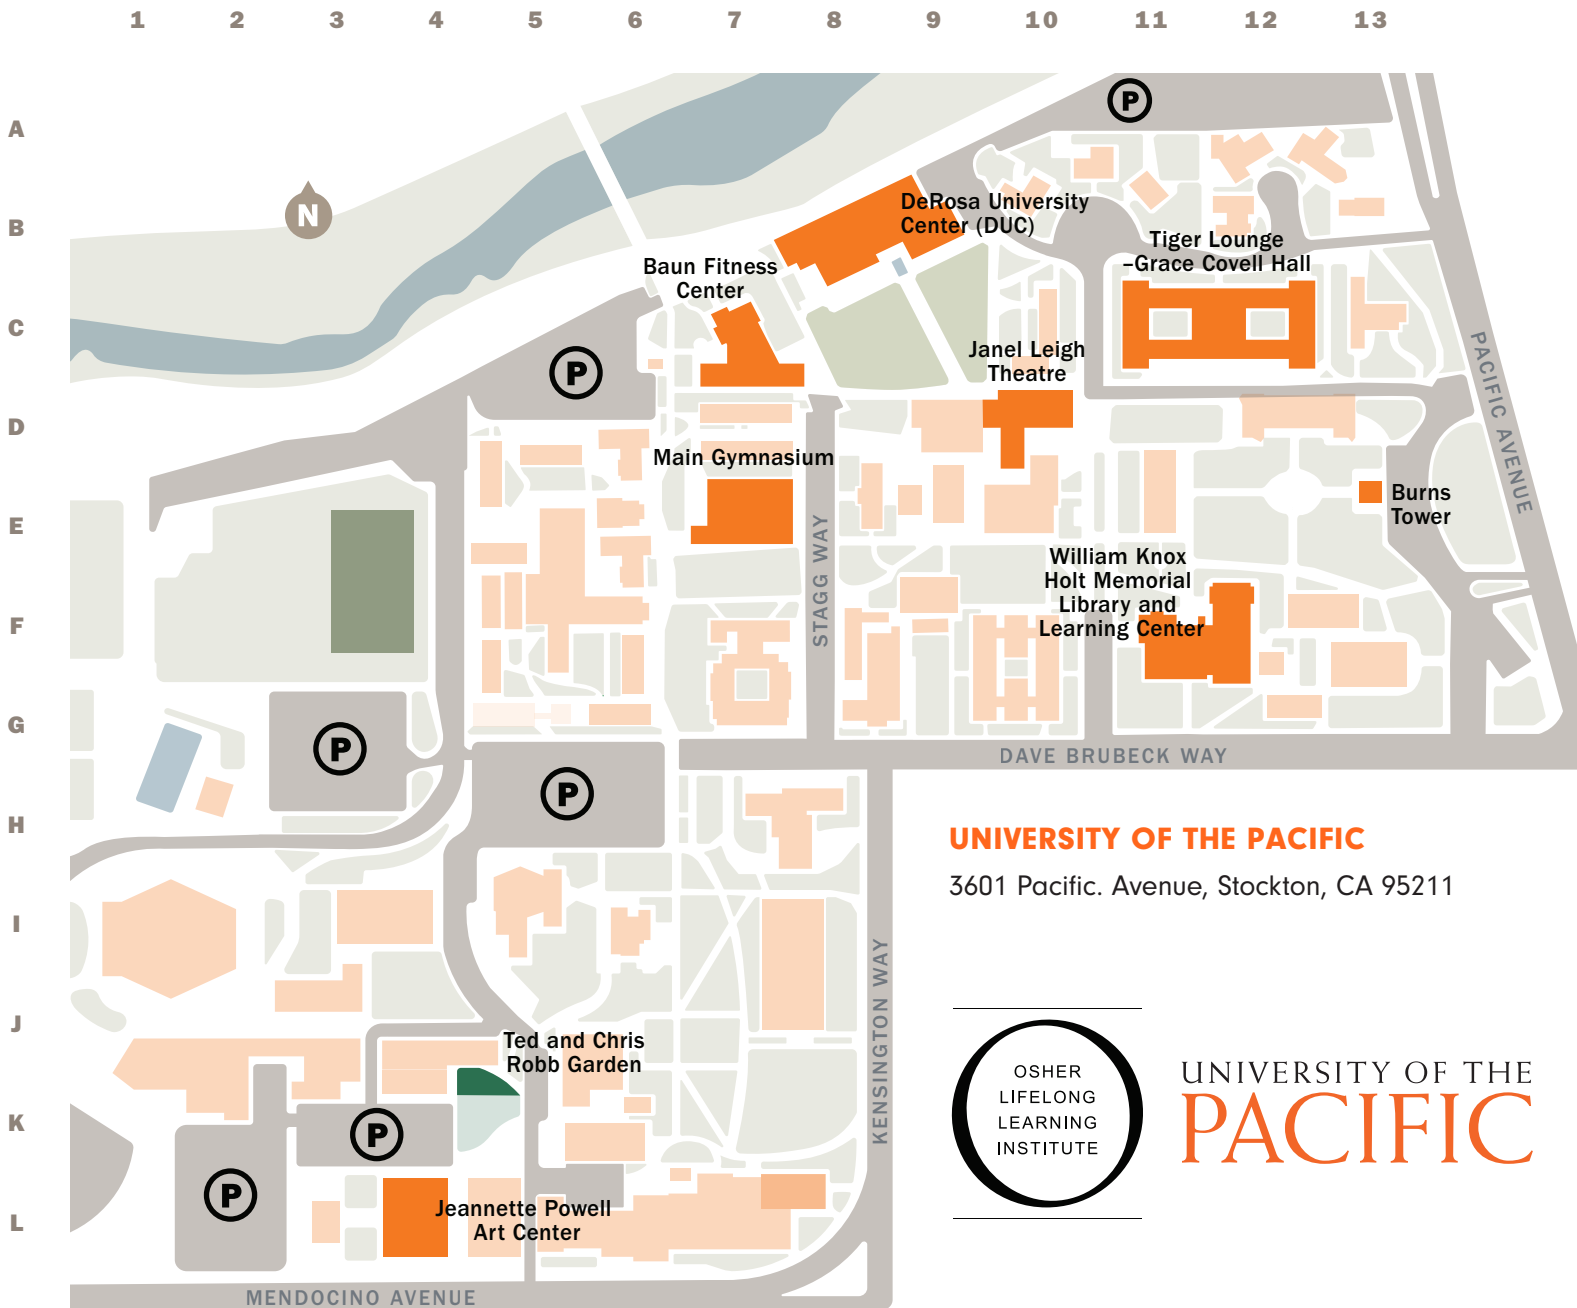

OLLI Fall 2021 Location Key:

UNIVERSITY OF THE PACIFIC

Off Campus Locations

IN SEASON MARKET AND NURSERY

215 E Alpine Avenue, Stockton, CA 95204

PROFESSIONAL DEVELOPMENT CENTER (PDC)

(aka OLLI at Pacific office)

1776 W. March Lane, Stockton, CA

Classrooms: PDC 290A-C & PDC 330

More Information

OFFICE LOCATION

1776 W. March Lane, Suite #332

Stockton, CA 95207

MAILING ADDRESS

3601 Pacific Avenue,