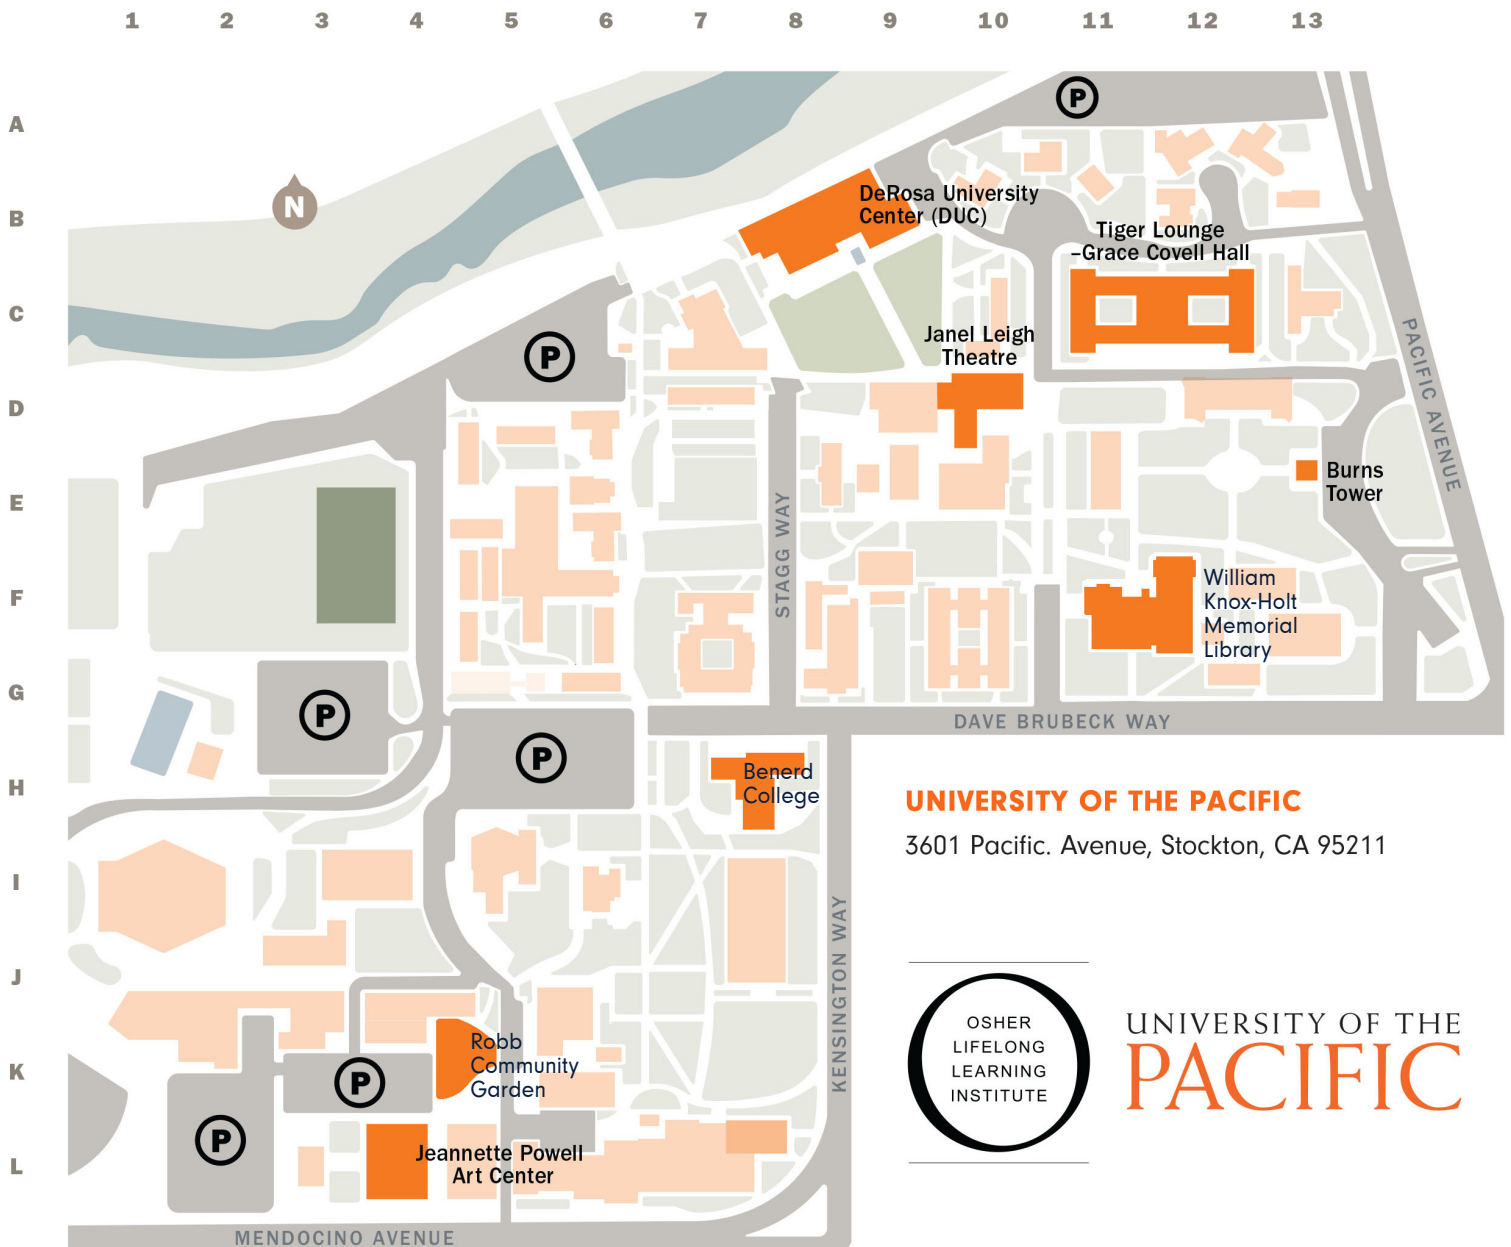

OLLI Fall 2022 Location Key:

UNIVERSITY OF THE PACIFIC

MEET THE TEAM

Jennifer Juanitas

Program Director

jjuanitas@pacific.edu

Joanna Linkemyer

Programming and
Operations Coordinator

jlinkemyer@pacific.edu

OFFICE LOCATION

3441 Kensington Way #107 | Stockton, CA 95211

FOR MORE INFORMATION:

Website: OLLI.pacific.edu

Email: OLLI@Pacific.edu

Phone: 209.946.7658