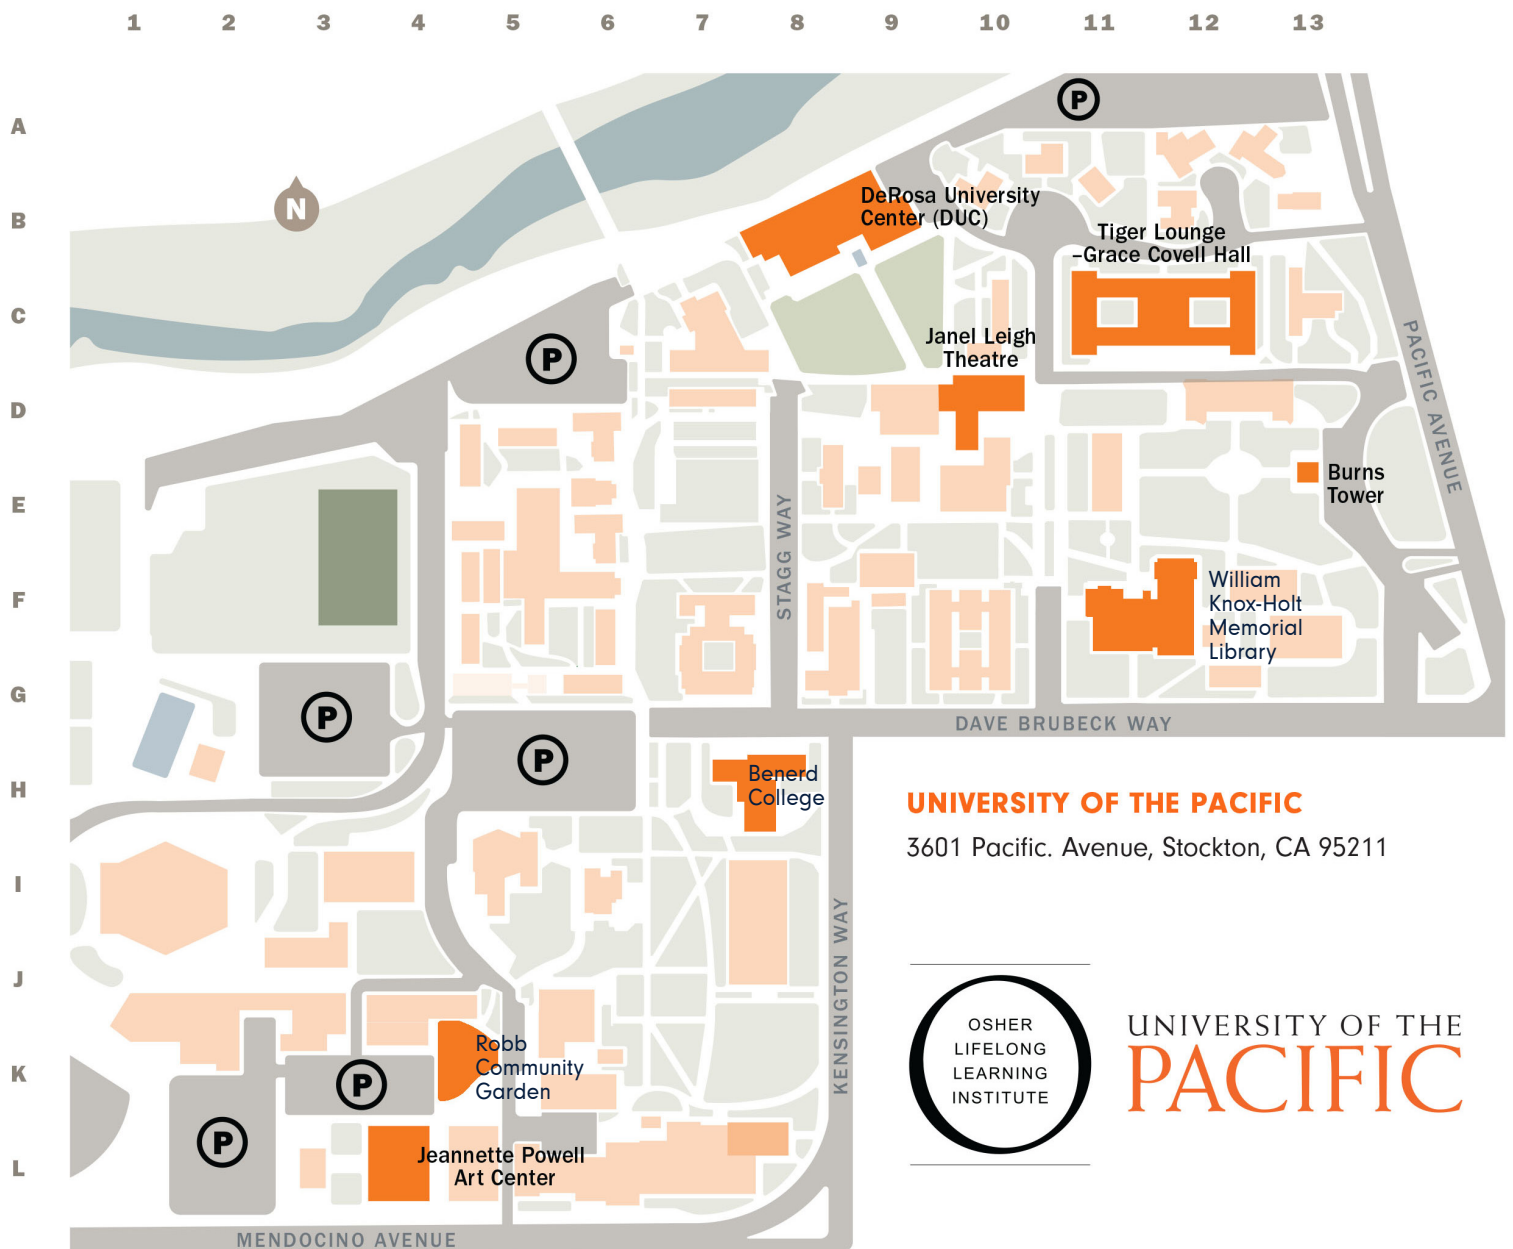

OLLI at Pacific Location Key:

UNIVERSITY OF THE PACIFIC

MEET THE TEAM

Jennifer Juanitas

Program Director

jjuanitas@pacific.edu

Martha Robles

Program Coordinator

mroblesmosqueda@pacific.edu

OFFICE LOCATION

3441 Kensington Way #107 | Stockton, CA 95211

FOR MORE INFORMATION:

Website: OLLI.pacific.edu

Email: OLLI@Pacific.edu

Phone: 209.946.7658