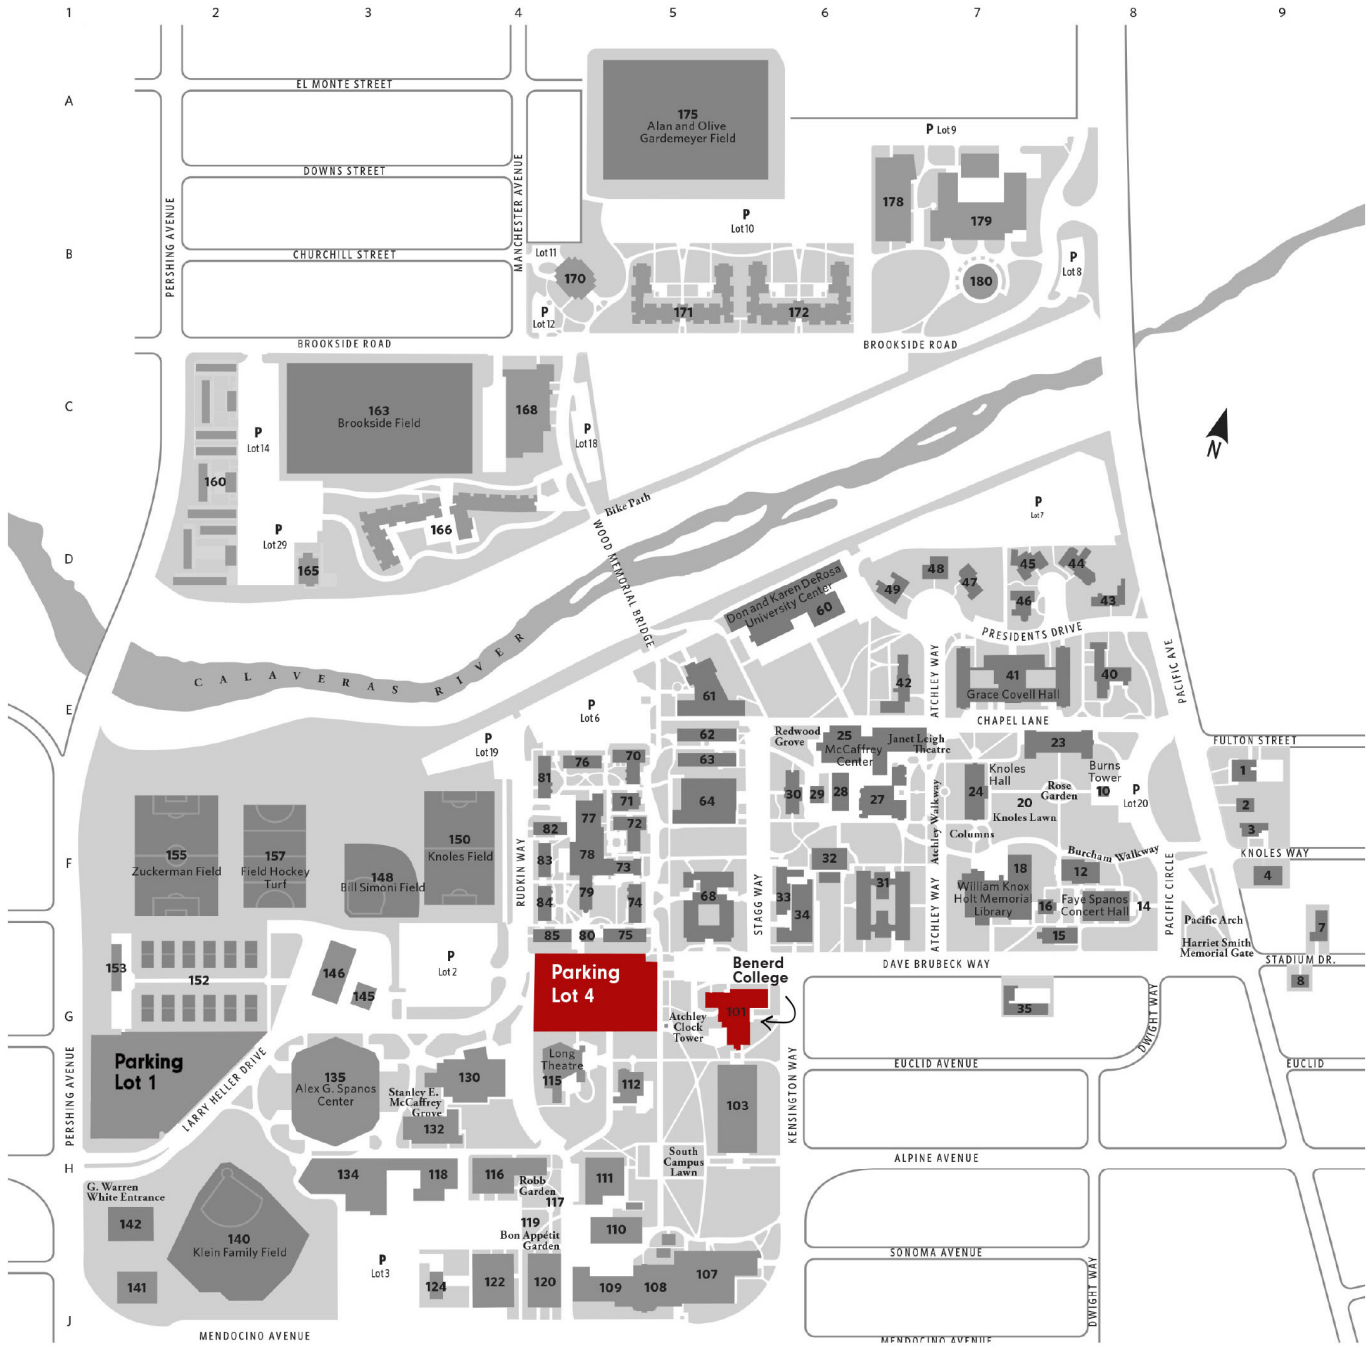

OLLI at Pacific Parking Map:

OFFICE LOCATION

3441 Kensington Way #107
Stockton, CA 95211

FOR MORE INFORMATION:

Website: OLLI.pacific.edu
Email: OLLI@Pacific.edu
Phone: 209.946.7658

RECOMMENDED PARKING:

For OLLI classes at Benard College, use Larry Heller Drive off Pershing Avenue to access Parking Lot #4 which is the nearest to Benard College.

Please note that parking is **no longer an included benefit**. You must now pay separately for parking. You may purchase a pass for \$60 (B lots) or \$25 (C lot) each semester, or you can simply use the Passport Parking app on your smart phone to pay hourly or daily. It is your choice.

Scan here
for Passport
Parking App